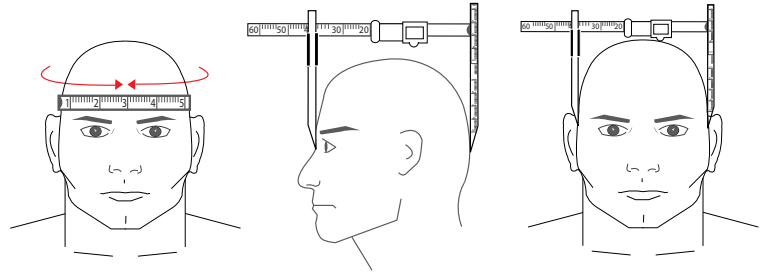

SIZING GUIDE

USING A TAPE MEASURE AND CALIPERS:

1. Circumference:

Using a measuring tape, measure maximum head circumference approximately 12 mm above the eyebrows and ears.

2. Length:

Using calipers or two pencils, measure maximum head length. If using two pencils instead of calipers, hold one between eyebrows and one at the back of the head and measure head length.

3. Width:

Using calipers, measure maximum head width above the ears. If using two pencils instead of calipers, hold them at either side of head above the ears and measure head width.

4. Compare head circumference, length and width measurements to the table below to determine helmet size. If sizing guide suggests more than one size, choose the larger size.

(ACH SHAPED) SIZING GUIDE - 3/4" IMPACT PADS

	CIRCUMFERENCE	LENGTH	WIDTH
SMALL	Up to 540mm / 21¼ inches	Up to 182mm / 7¼ inches	Up to 145mm / 5¾ inches
MEDIUM	540 - 572mm / 21¼ - 22½ inches	180 - 195mm / 7 - 7¾ inches	140 - 155mm / 5½ - 6 inches
LARGE	560 - 590mm / 22 - 23¼ inches	185 - 205mm / 7¼ - 8 inches	145 - 160mm / 5¾ - 6¼ inches
X-LARGE	572 - 615mm / 22½ - 24¼ inches	197 - 212mm / 7¾ - 8¼ inches	150 - 170mm / 6 - 6¾ inches

(ACH SHAPED) SIZING GUIDE - MODULAR SUSPENSION SYSTEM

	CIRCUMFERENCE	LENGTH	WIDTH
SMALL	Up to 505mm / 20 inches	Up to 180mm / 7 inches	Up to 145mm / 5¾ inches
MEDIUM	525 - 555mm / 20¾ - 21¾ inches	175 - 190mm / 7 - 7½ inches	135 - 155mm / 5¼ - 6 inches
LARGE	550 - 590mm / 21¾ - 23¼ inches	185 - 200mm / 7¼ - 7¾ inches	142 - 160mm / 5½ - 6¼ inches
X-LARGE	570 - 600mm / 22½ - 23½ inches	200 - 215mm / 7¾ - 8½ inches	157 - 174mm / 6¼ - 6¾ inches